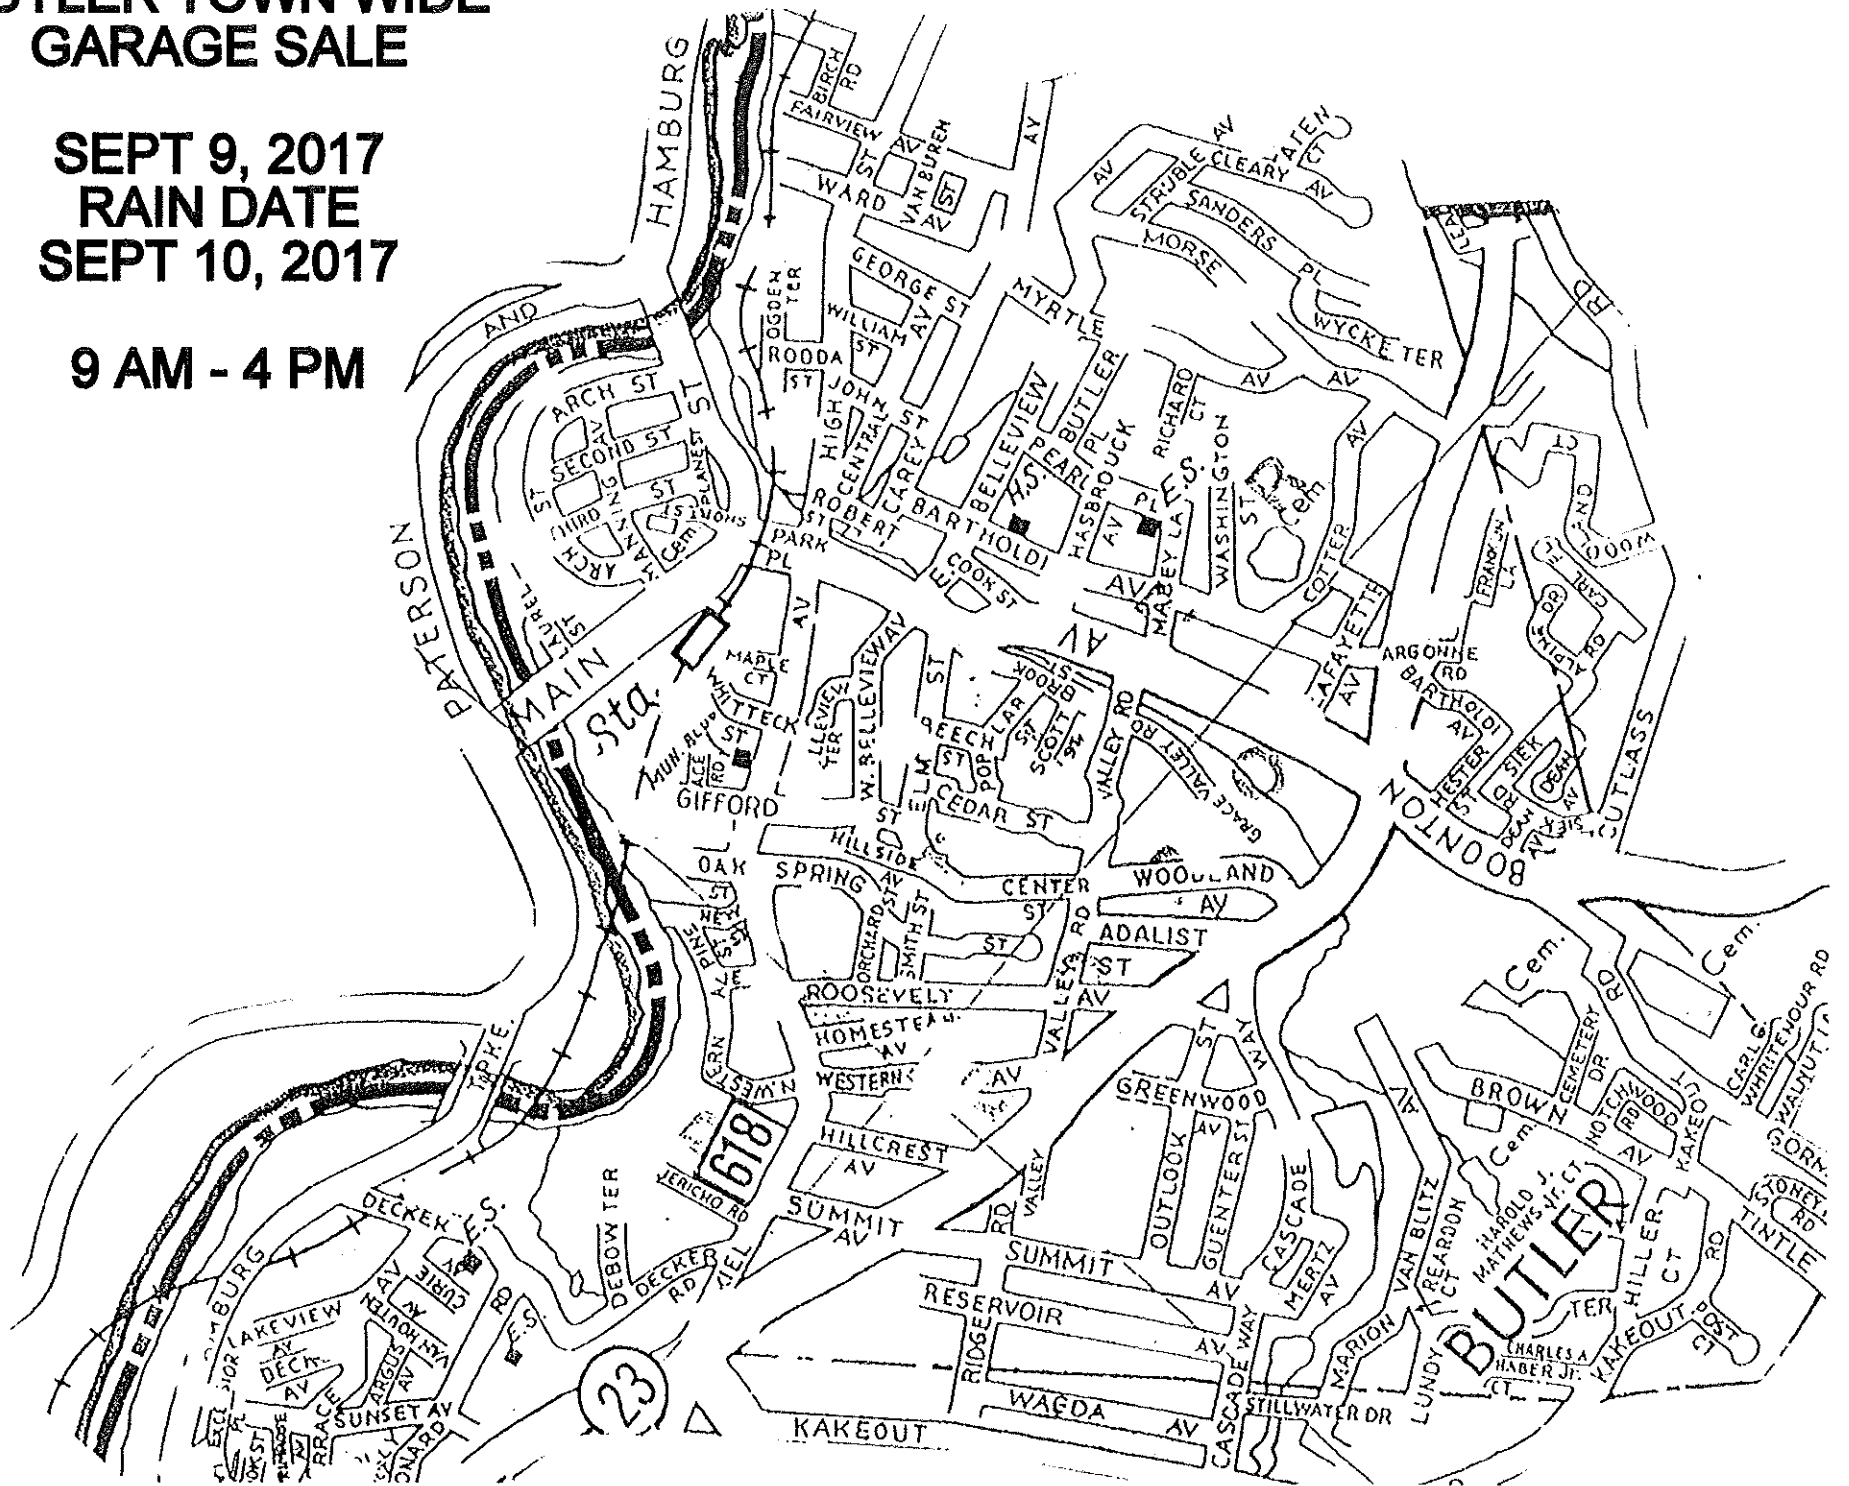

BUTLER TOWN WIDE GARAGE SALE

SEPT 9, 2017
RAIN DATE
SEPT 10, 2017

9 AM - 4 PM

BUTLER TOWN WIDE GARAGE SALE SEPTEMBER 9, 2017

8 ARCH ST
17 ARCH ST
26 ARCH ST
69 ARCH ST
76 ARCH ST
81 ARCH ST
103 ARCH ST

57 BARTHOLDI AVE
(ST ANTHONY CHURCH)
78 BARTHOLDI AVE
130 BARTHOLDI AVE
131 BARTHOLDI AVE

46 BELLEVIEW AVE
58 BELLEVIEW AVE
71 BELLEVIEW AVE
127 BELLEVIEW AVE

234 BOONTON AVE

55 CAREY AVE
75 CAREY AVE

35 CASCADE WAY

26 CEDAR STREET

5 CENTER ST
17 CENTER ST
24 CENTER ST
33 CENTER ST

49 CENTRAL AVE

4 H J MATHEWS JR, CT

52 KIEL AVE
91 KIEL AVE
121 KIEL AVE
136 KIEL AVE

57 LEONARD RD
81 LEONARD RD

RIVER PLACE – MAIN ST

TRI-BORO ANIMAL WELFARE
BUTLER PARK – BOONTON AVE

48 MORSE AVE

17 MYRTLE AVE

21 NEW STREET

20 POPLAR ST

12 ROMANO COURT

15 SCOTT ST

32 SIEK RD

33 S. GIFFORD ST

28 SPRING ST

20 STRUBLE AVE

8 SUMMIT AVE